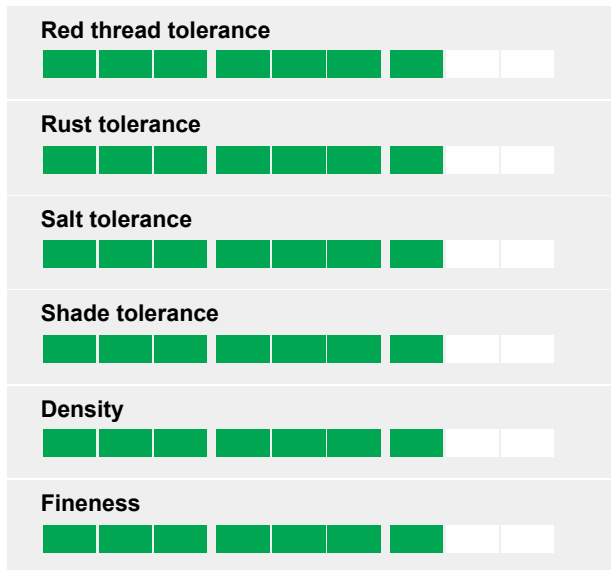

%	Cultivar	Species
20%	ROSSINANTE	Strong creeping red fescue
25%	SERGEI	Strong creeping red fescue
20%	SAROLEA	Slender creeping red fescue
10%	ESPARINA	Chewings fescue
20%	WAGNER	Chewings fescue
5%	DUMAS	Hard fescue

## Ratings

<b>Sowing rate:</b>
<b>Overseeding rate:</b>
<b>Mowing height:</b>

A traditional 100% fescue fairway mixture which delivers a fine dense playing surface with improved drought tolerance and disease resistance under a sustainable management program. Now benefitting from top rated Rossinante strong creeping red fescue with unparalleled shoot density and visual merit, and Dumas hard fescue for increased drought and disease tolerance.